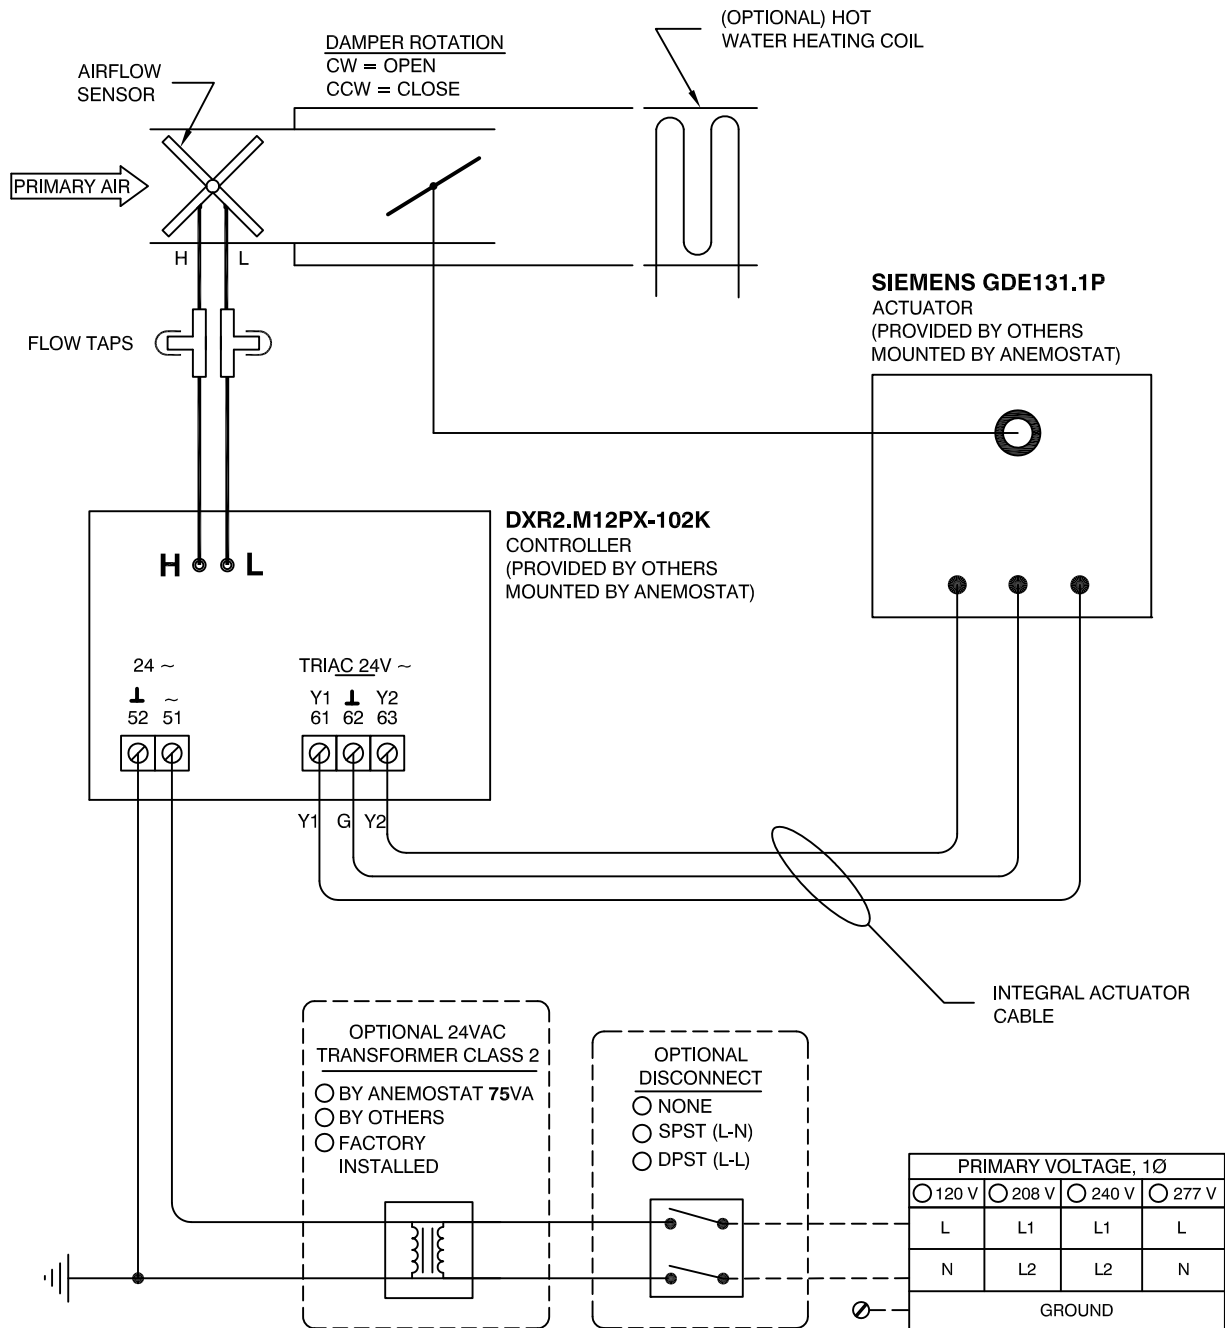

ANEMOSTAT[®]

AIR TERMINAL CONTROLS

Control Package SD-D-S194

- SINGLE DUCT
- OPTIONAL HOT WATER HEAT
- DIRECT DIGITAL CONTROLS (DDC) PROVIDED BY SIEMENS
- FACTORY INSTALLED

- FACTORY WIRING
- - - - - FIELD WIRING
- FACTORY PIPING
- - - - - FIELD PIPING

CONSULT CONTROLS DOCUMENTATION FOR DETAILS AS INSTALLED HARDWARE WILL VARY FROM THAT SHOWN HERE.

JOB NAME:
SUBMITTED BY:
DATE:

DWG #: SD-D-S194
REV: -
DATE: 9-27-2017